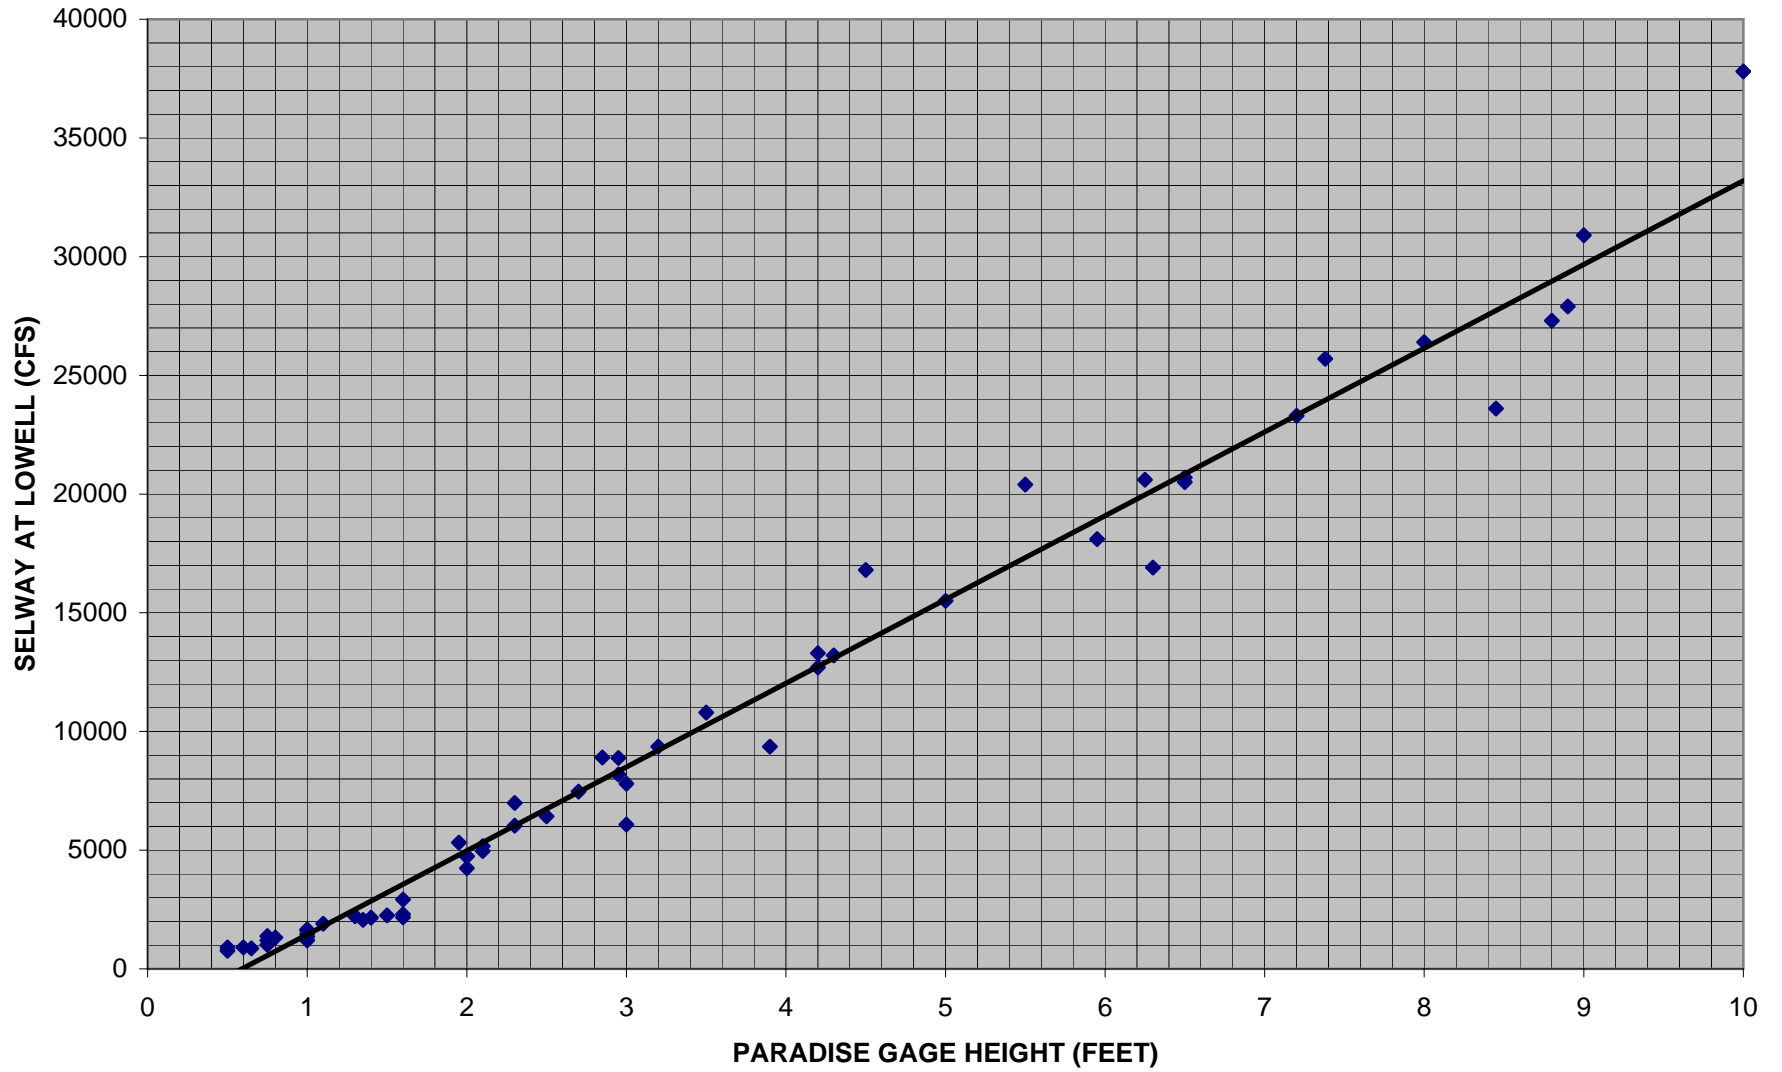

### SELWAY AT LOWELL VS. PARADISE GAGE HEIGHT